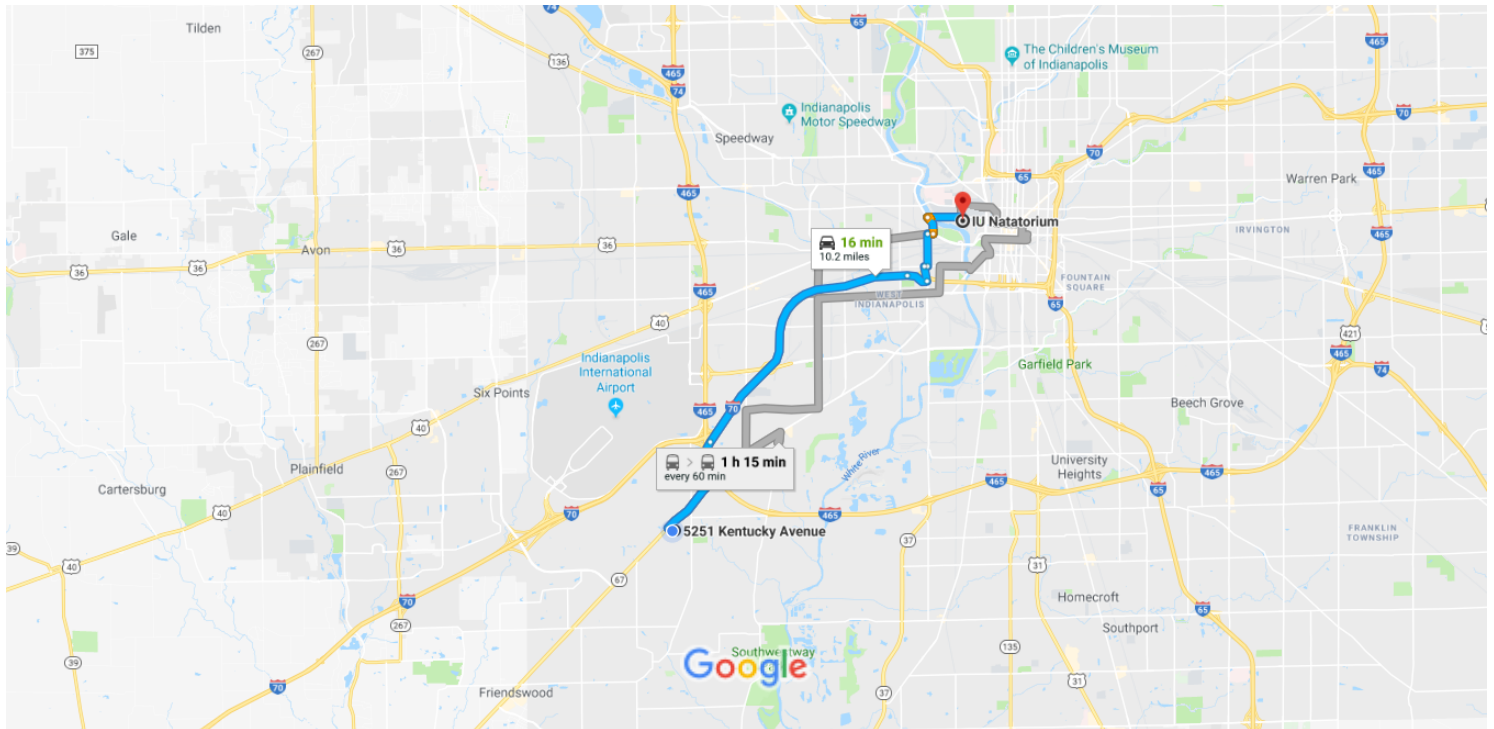

5251 Kentucky Ave, Indianapolis, IN 46221 to IU Natatorium

Drive 10.2 miles, 16 min

\$6.00/entry for Garage Parking - Credit Cards only accepted for payments!!

Map data ©2017 Google 2 mi

5251 Kentucky Ave

Indianapolis, IN 46221

Get on I-465 N/I-74

- ↑ 1. Head northeast on Kentucky Ave toward W Thompson Rd 4 min (1.6 mi)
- ↗ 2. Turn right onto the Interstate 465 N/Interstate 74 W ramp 1.4 mi
- 0.3 mi

Take I-70 E to S Harding St in Center Township. Take exit 78 from I-70 E

- ↗ 3. Merge onto I-465 N/I-74 7 min (6.5 mi)
- ↘ 4. Use the right lane to take exit 9 for Interstate 70 W/Interstate 70 E toward Saint Louis/Indianapolis/Indianapolis International Airport 0.5 mi
- ↘ 5. Keep right at the fork, follow signs for I-70 E/Indianapolis and merge onto I-70 E 0.3 mi
- ↘ 6. Take exit 78 for Harding St 5.3 mi
- 0.4 mi

-  7. Use the left lane to keep left at the fork and continue toward S Harding St 92 ft
-

Continue on S Harding St. Drive to West New York Street

-  8. Turn left onto S Harding St 7 min (2.1 mi)
-
-  9. Turn right onto Oliver Ave 0.3 mi
-
-  10. Turn left at the 1st cross street onto S Harding St 338 ft
-
-  11. Turn right onto W Washington St 0.6 mi
-
-  12. Turn left onto N White River Pkwy W Dr 0.1 mi
-
-  13. Turn right onto West New York Street 0.3 mi
-
- 0.7 mi