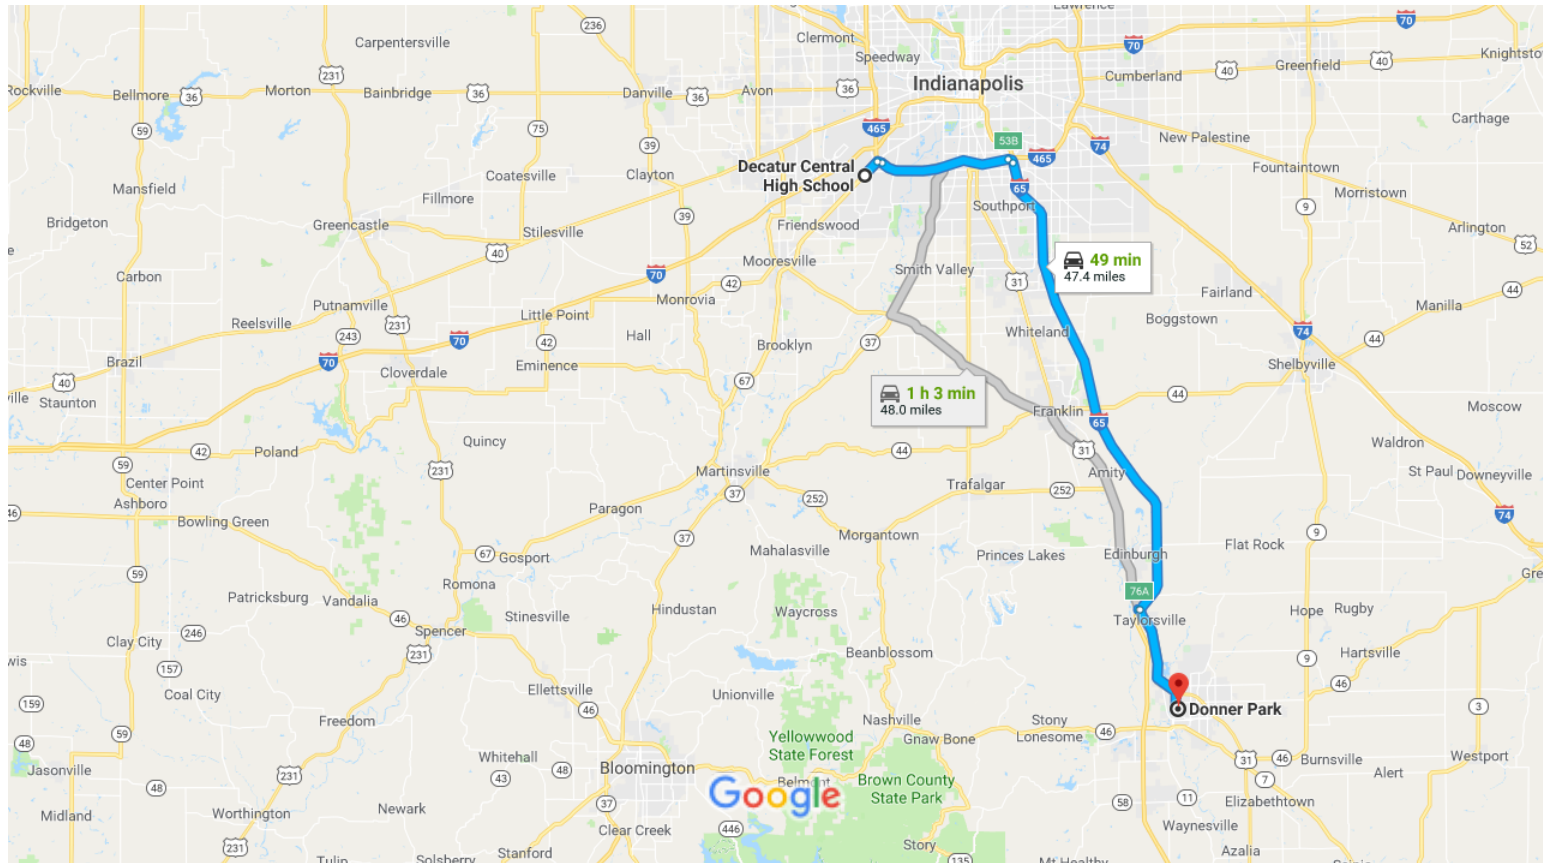

Decatur Central High School to Donner Park, Columbus, IN

Drive 47.4 miles, 49 min

Map data ©2018 Google 5 mi

Decatur Central High School

5251 Kentucky Ave, Indianapolis, IN 46221

Get on I-465 E/I-74/IN-67 N from Kentucky Ave

- ↑ 1. Head southwest on Decatur Dr 4 min (1.7 mi)

- ↗ 2. Turn right toward Kentucky Ave 344 ft

- ↗ 3. Turn right onto Kentucky Ave 240 ft
i Pass by KFC (on the right in 1.1 mi) 1.2 mi

- ⬆ 4. Use the right lane to take the IN-67 N/I-74 E/I-465 E ramp 0.3 mi

Take I-65 S to US-31 S in German Township. Take exit 76A from I-65 S

26 min (28.7 mi)

30 min (30.7 mi)

-  5. Merge onto I-465 E/I-74/IN-67 N 8.0 mi

-  6. Take exit 53B for Interstate 65 S toward Louisville 0.4 mi

-  7. Merge onto I-65 S 30.0 mi

-  8. Take exit 76A to merge onto US-31 S toward Taylorsville/Columbus 0.2 mi

Continue on US-31 S. Drive to 19th St in Columbus

11 min (7.1 mi)

-  9. Merge onto US-31 S 5.9 mi