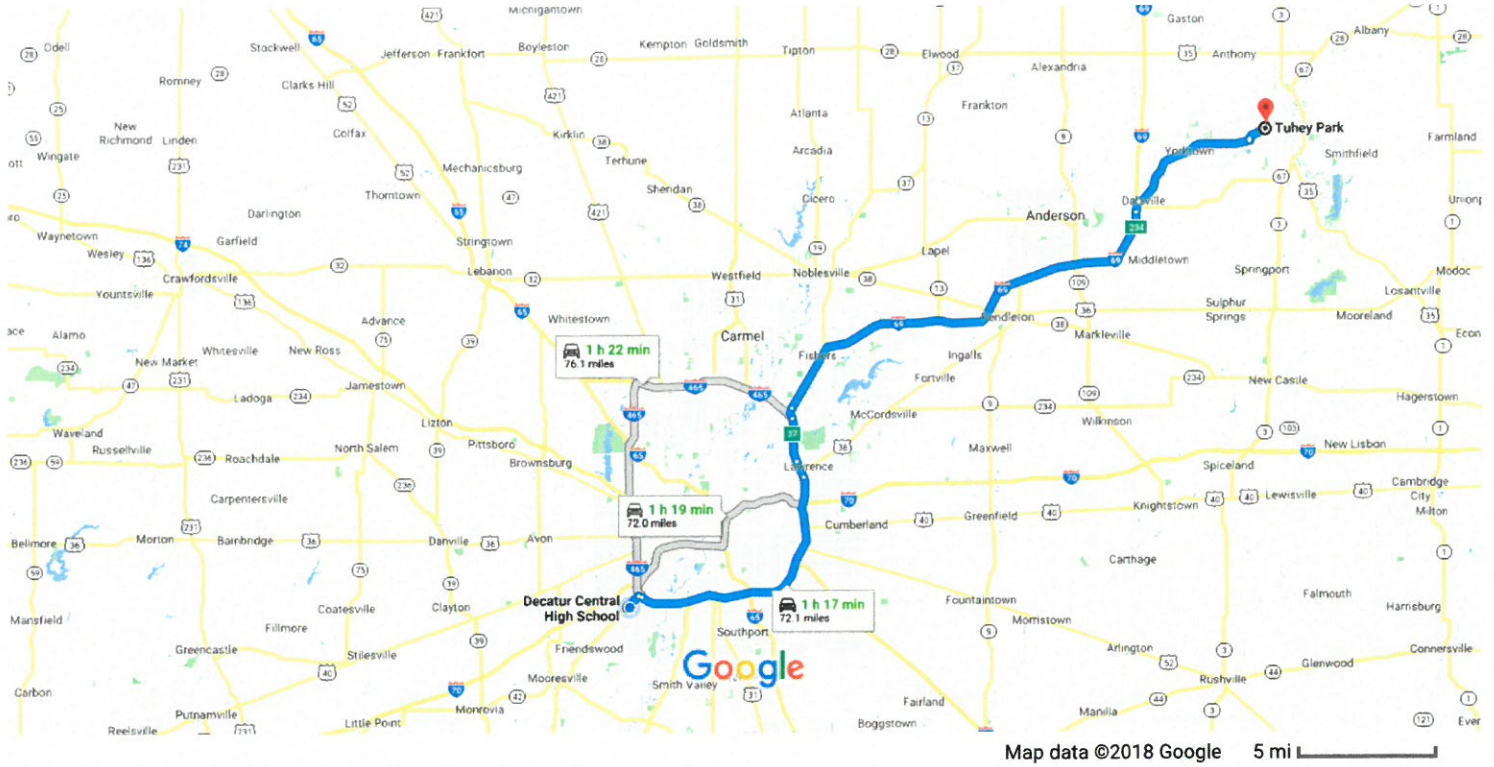

Decatur Central High School to Tuhey Park

Drive 72.1 miles, 1 h 17 min

Decatur Central High School

5251 Kentucky Ave, Indianapolis, IN 46221

Get on I-465 E/I-74/IN-67 N from Kentucky Ave

- ↑ 1. Head southwest on Decatur Dr 4 min (1.7 mi)
- ↘ 2. Turn right toward Kentucky Ave 344 ft
- ↘ 3. Turn right onto Kentucky Ave 240 ft
i Pass by KFC (on the right in 1.1 mi) 1.2 mi
- ⤴ 4. Use the right lane to take the IN-67 N/I-74 E/I-465 E ramp 0.3 mi

Follow I-465 E and I-69 N to Daleville. Take exit 234 from I-69 N

- ⤴ 5. Merge onto I-465 E/I-74/IN-67 N 55 min (58.5 mi)
i Continue to follow I-465 E/IN-67 N 19.6 mi
- ↙ 6. Keep left to continue on I-465 N 1.3 mi
- ↙ 7. Keep left to stay on I-465 N 3.2 mi

- 
 8. Use the right 2 lanes to take exit 37 for Interstate 69 N/IN-37 N toward Fort Wayne 0.8 mi
- 
 9. Merge onto I-69 N/IN-37 N 32.6 mi
 Continue to follow I-69 N 0.9 mi
- 
 10. Take exit 234 toward IN-32 N/Anderson/Muncie 0.9 mi

Continue on IN-32 E. Drive to W White River Blvd in Muncie

- 
 11. Turn left onto IN-32 E/W Main St 20 min (11.9 mi)
 Continue to follow IN-32 E 10.3 mi
- 
 12. Turn left onto S Nichols Ave 0.2 mi
- 
 13. Turn right onto W White River Blvd 1.5 mi
 Destination will be on the left