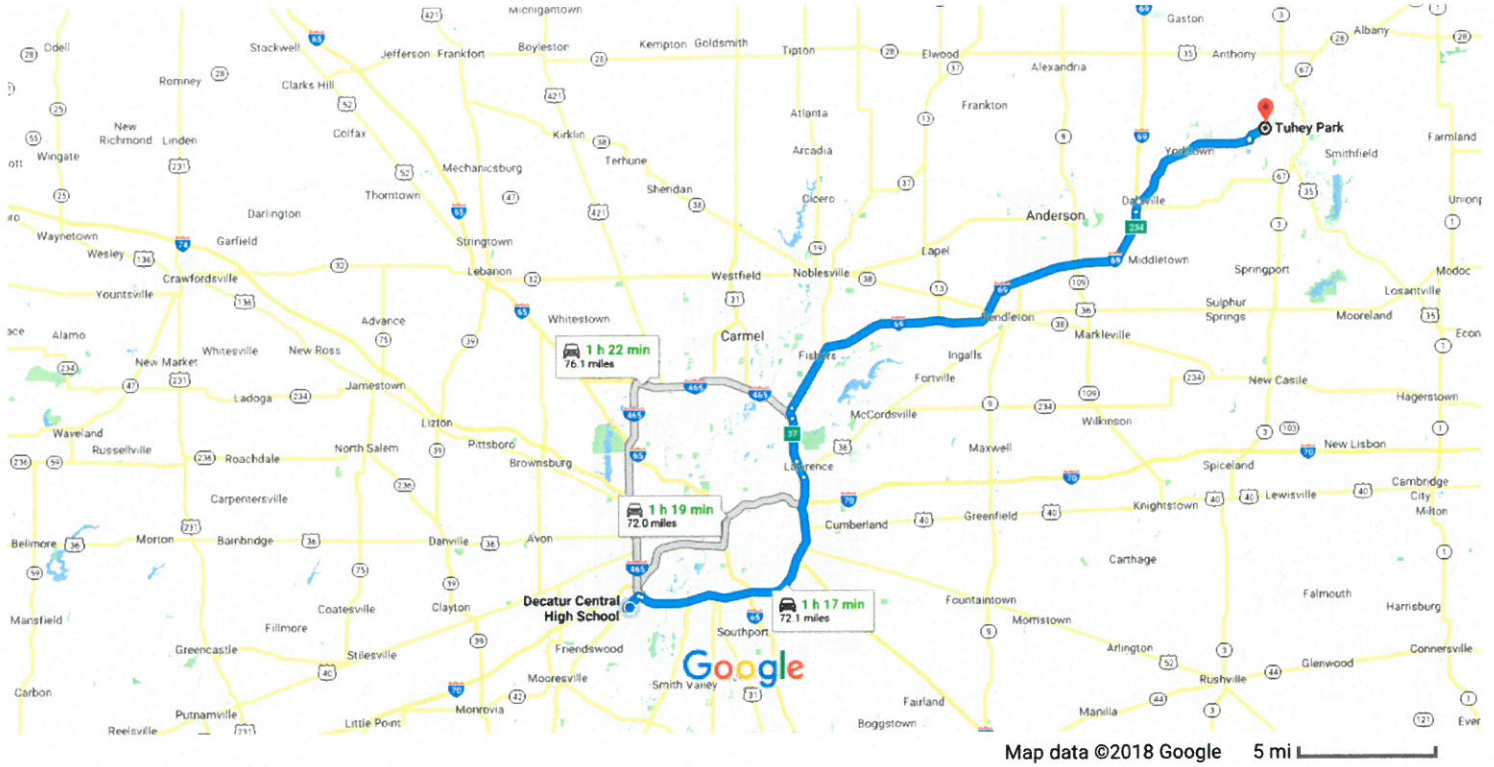

Decatur Central High School to Tuhey Park

Drive 72.1 miles, 1 h 17 min

Decatur Central High School

5251 Kentucky Ave, Indianapolis, IN 46221

Get on I-465 E/I-74/IN-67 N from Kentucky Ave

- ↑ 1. Head southwest on Decatur Dr 4 min (1.7 mi)
- ↘ 2. Turn right toward Kentucky Ave 344 ft
- ↘ 3. Turn right onto Kentucky Ave 240 ft
i Pass by KFC (on the right in 1.1 mi) 1.2 mi
- ⤴ 4. Use the right lane to take the IN-67 N/I-74 E/I-465 E ramp 0.3 mi

Follow I-465 E and I-69 N to Daleville. Take exit 234 from I-69 N

- ⤴ 5. Merge onto I-465 E/I-74/IN-67 N 55 min (58.5 mi)
i Continue to follow I-465 E/IN-67 N 19.6 mi
- ↙ 6. Keep left to continue on I-465 N 1.3 mi
- ↙ 7. Keep left to stay on I-465 N 3.2 mi

- 
 8. Use the right 2 lanes to take exit 37 for Interstate 69 N/IN-37 N toward Fort Wayne 0.8 mi
- 
 9. Merge onto I-69 N/IN-37 N 32.6 mi
 Continue to follow I-69 N
- 
 10. Take exit 234 toward IN-32 N/Anderson/Muncie 0.9 mi

Continue on IN-32 E. Drive to W White River Blvd in Muncie

- 
 11. Turn left onto IN-32 E/W Main St 20 min (11.9 mi)
 Continue to follow IN-32 E
 - 
 12. Turn left onto S Nichols Ave 10.3 mi
 - 
 13. Turn right onto W White River Blvd 0.2 mi
 Destination will be on the left
- 1.5 mi