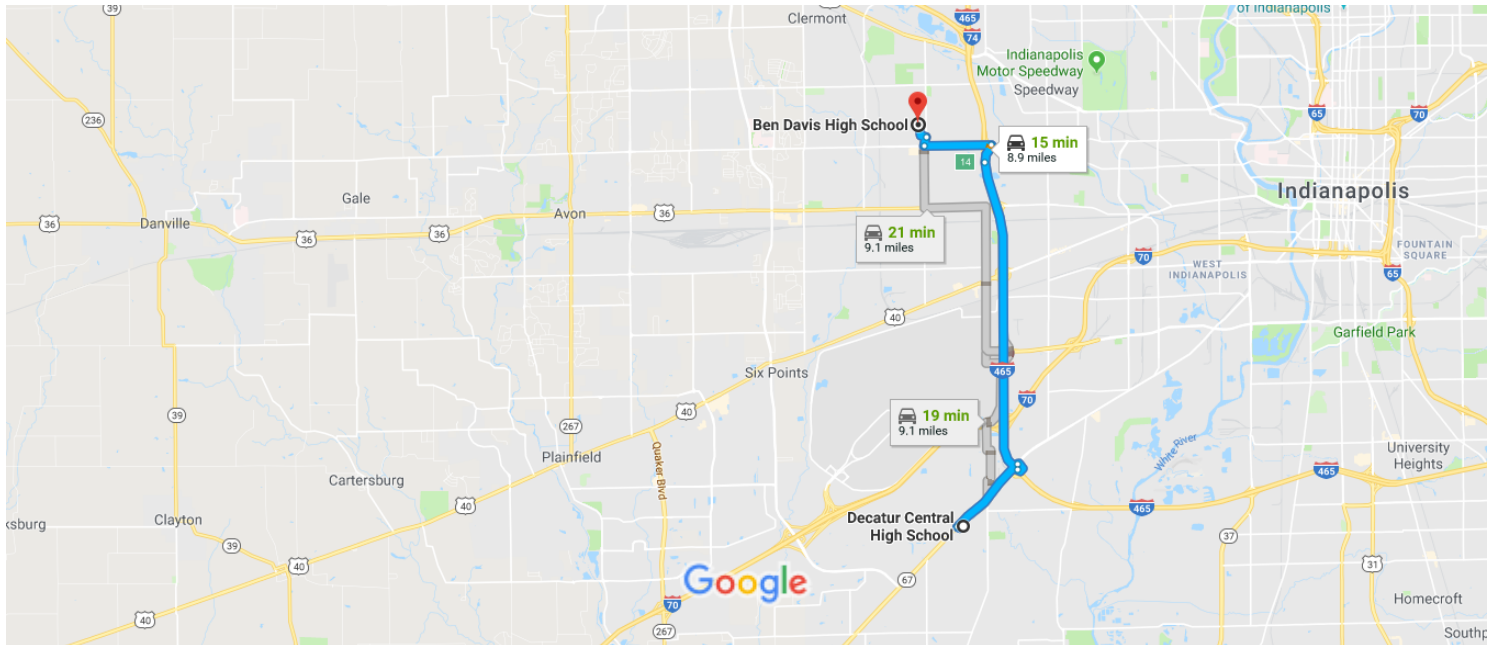

## Decatur Central High School to Ben Davis High School

Drive 8.9 miles, 15 min

Enter the Pool Area at Door #5 This Weekend!!

Map data ©2018 Google 2 mi

### Decatur Central High School

5251 Kentucky Ave, Indianapolis, IN 46221

#### Get on I-465 N/I-74 from Kentucky Ave

1. Head southwest on Decatur Dr 5 min (1.8 mi)

---

2. Turn right toward Kentucky Ave 344 ft

---

3. Turn right onto Kentucky Ave 240 ft  
i Pass by KFC (on the right in 1.1 mi)

#### Follow I-465 N/I-74 to 10th St in Wayne Township. Take exit 14 from I-465 N/I-74

6. Merge onto I-465 N/I-74 6 min (5.5 mi)

---

7. Take exit 14 for 10th St 5.2 mi

---

8. Continue on 10th St to your destination 0.3 mi